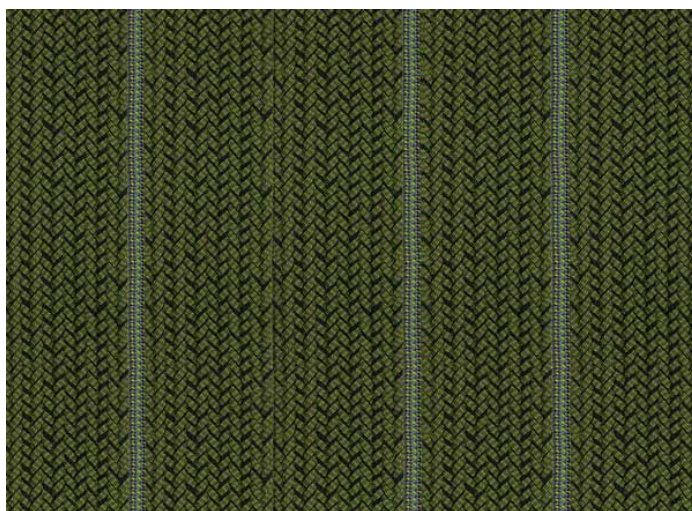

4. R831328 / T1328