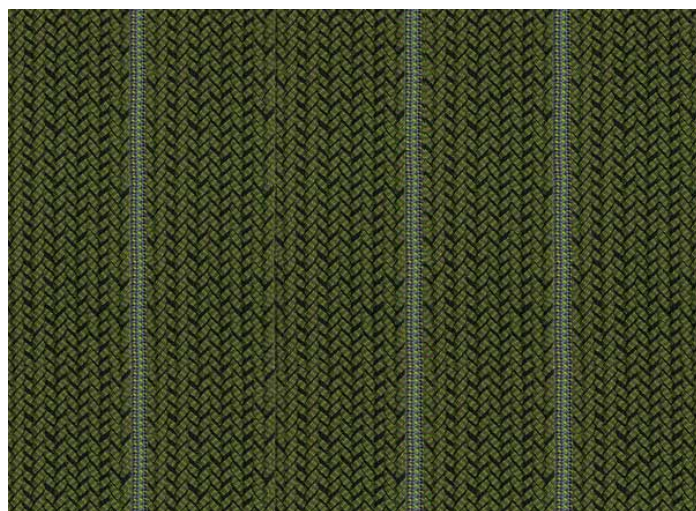

4. R831328 / T1328