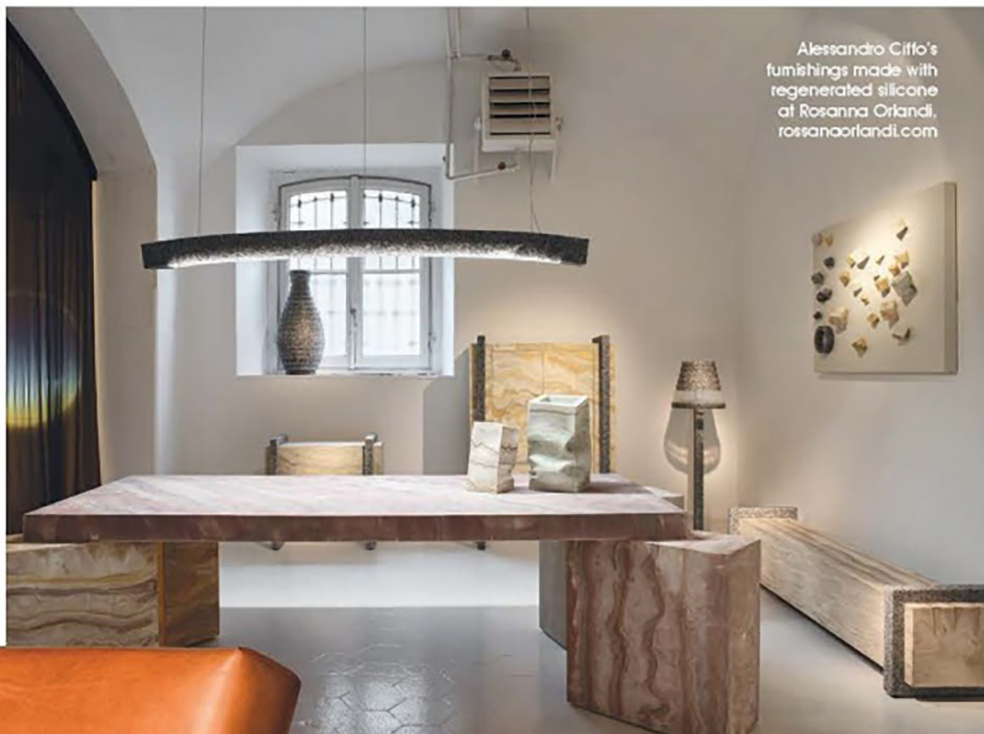

Nendo's Hana-arashi suspended lamp for Paola Lenti, paolalenti.it/en

Alessandro Ciffo's furnishings made with regenerated silicone at Rosanna Orlandi, rossanaorlandi.com

The Modern Driver collection by Ralph Lauren Home at Palazzo Ralph Lauren, ralphlauren.com