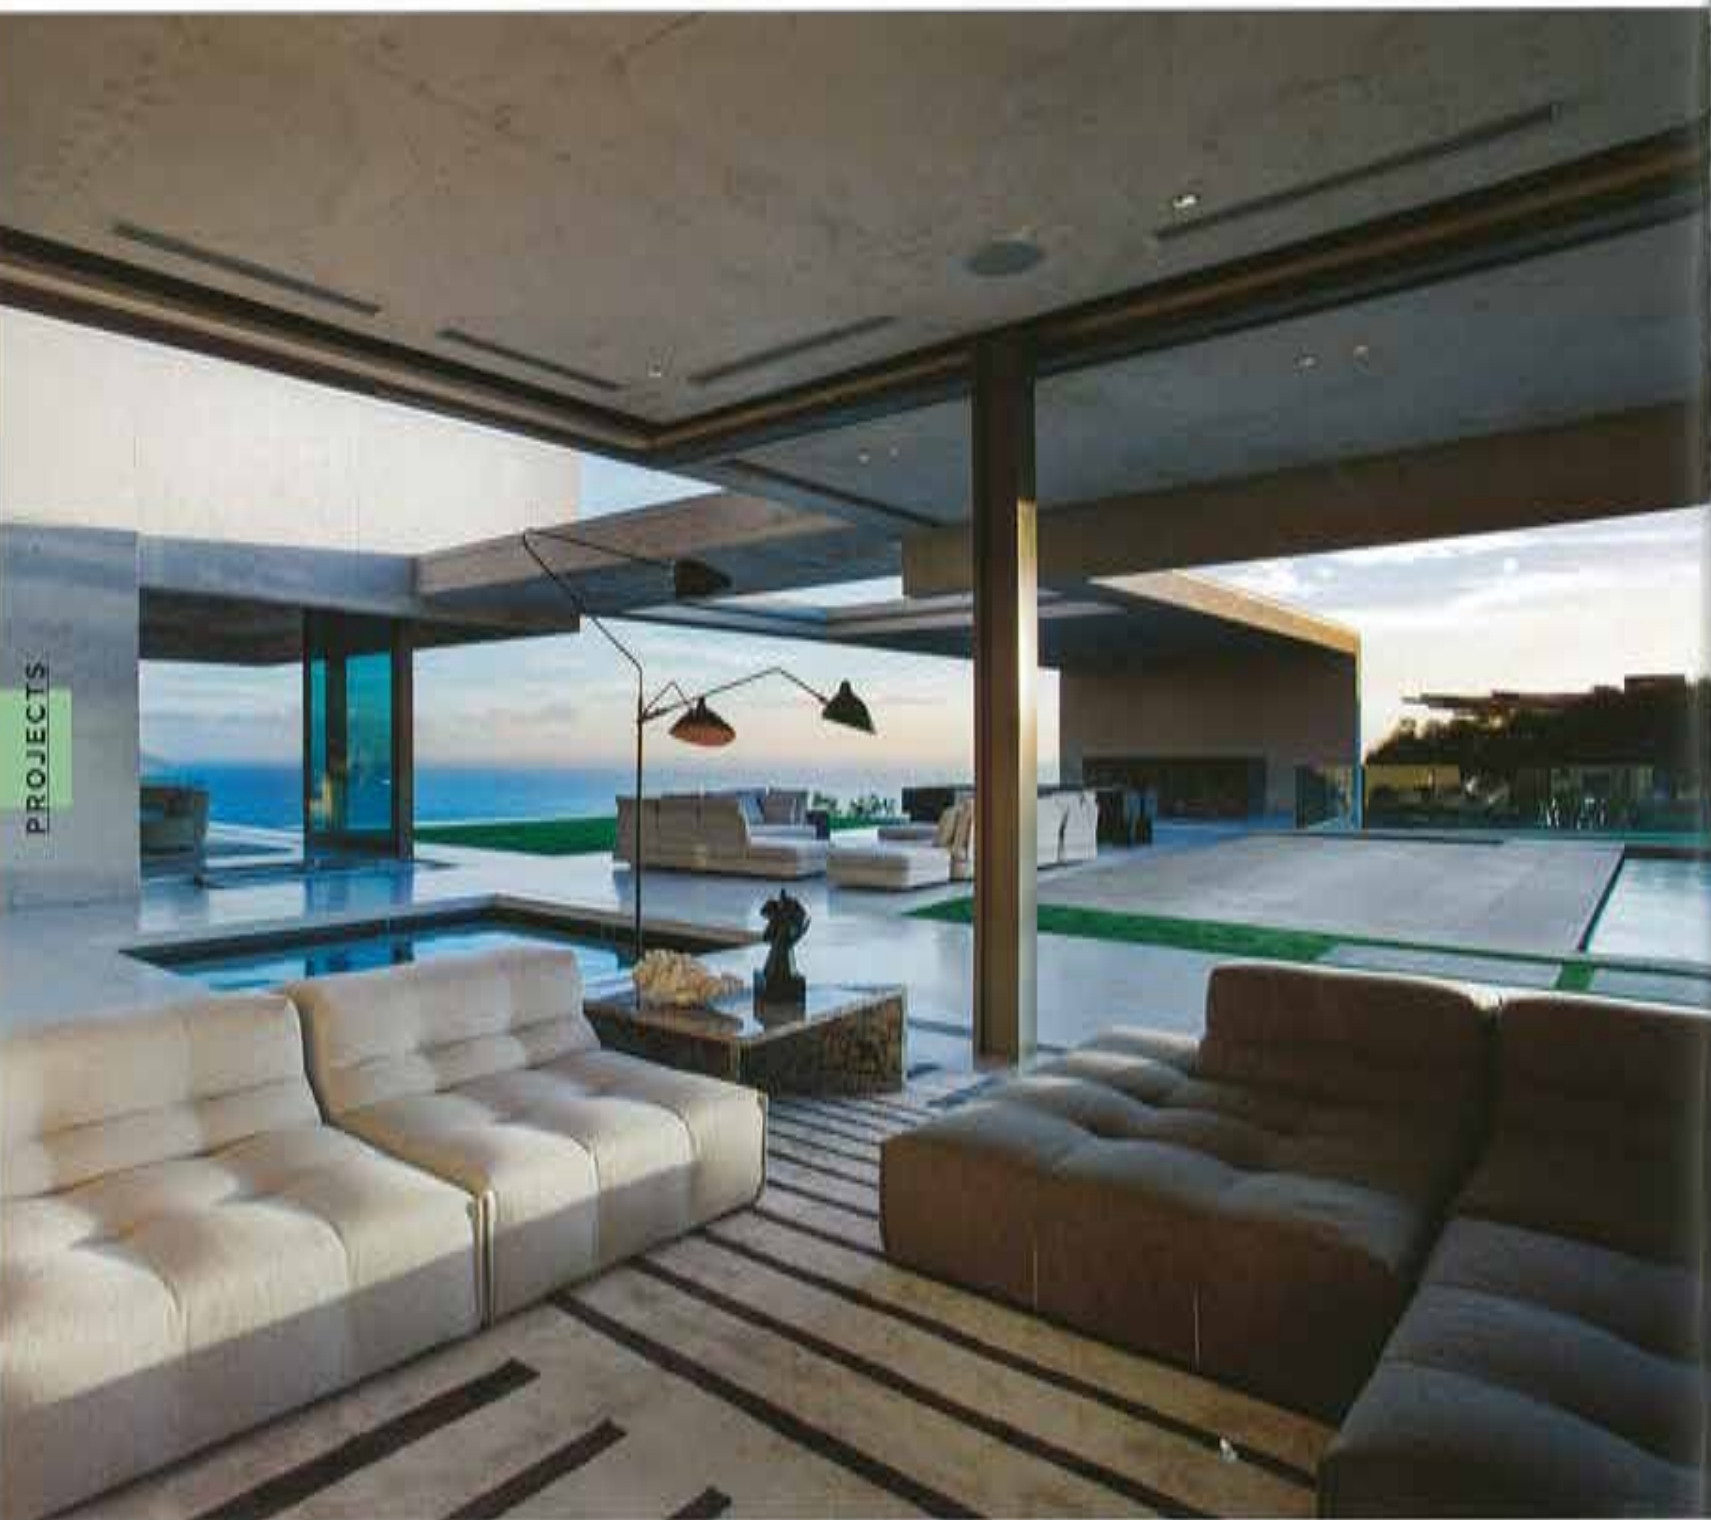

MODERN

Cape Town Residence

Perched below Cape Town's Lion's Head, this cliff-side family home capitalises on its panoramic surrounds.

Architects: SAOTA

PROJECTS

PROJECTS

**‘THE MONUMENTAL
COPPER-ROOFED
HOME, THAT
SEEMS TO
FLOAT ON LIGHT
GLAZED FAÇADES,
SUCCESSFULLY
BLURS THE LINES
BETWEEN INDOOR
AND OUT.’**

PAOLA LENTI

Best known for beautifully original, yet practical creations that are perfectly equipped to deal with our country's harsh sunlight, Paola Lenti's simple geometric shapes and bright colours are sought after as informal furnishings that thrive both indoors and out.

AVAILABLE FROM ECC

09 379 9680

ecc.co.nz

WELCOME SOFA
by Francesco Rota,
with Jolly pouf, Island pouf,
Frame side table and
Orlando sofa element

PORTOFINO CHAIR
by V. Van Driessen

SMILE SOFA
by Francesco Rota