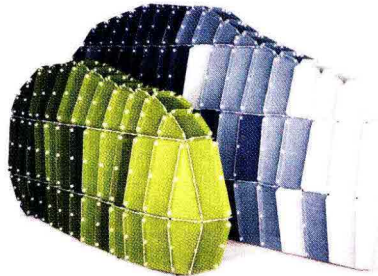

ROCCS/ Vitra
Design: Ronan & Erwan Bouroullec