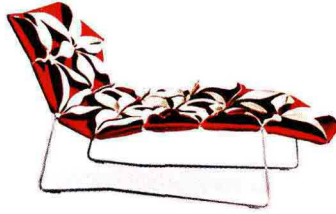

PRINCE CHAIR/ Hay  
Design: Louise Campbell

ANTIBODI/ Moroso  
Design: Patricia Urquiola

SKIN/ Molteni & C  
Design: Jean Nouvel

WINTER FLOWERS/ Grazia  
Design: Carlo Pini Blanco

WALL COVERING SYSTEM LISTONE  
GIORDANO PER Z. ISLAND BY DUPONT™  
CORIAN®) Design: Zaha Hadid

SOHO/  
Marazzi

RANDOM/ MDF Italia  
Design: Neuland Industriedesign

ROCCS/ Vitra  
Design: Ronan & Erwan Bouroullec

S TABLE/ MDF Italia  
Design: Xavier Lust

DECORATED CONCRETE TILES/ Cho Cho San  
Design: Eileen Elliott