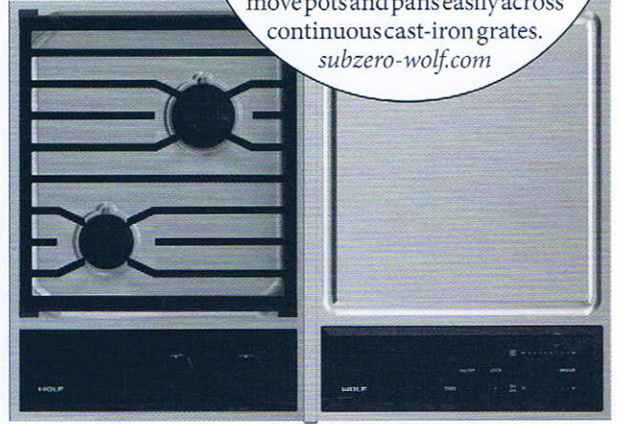

[COOK OUT]

Check out **Wolf's 15" Transitional Gas Cooktop**, which is equipped with dual-stacked burners that go from 12,000 Btu, down to a mere breath of flame. Simmer sauces, soups, and marinades easily with the lower tier of the dual-stacked burner, as you move pots and pans easily across continuous cast-iron grates. subzero-wolf.com