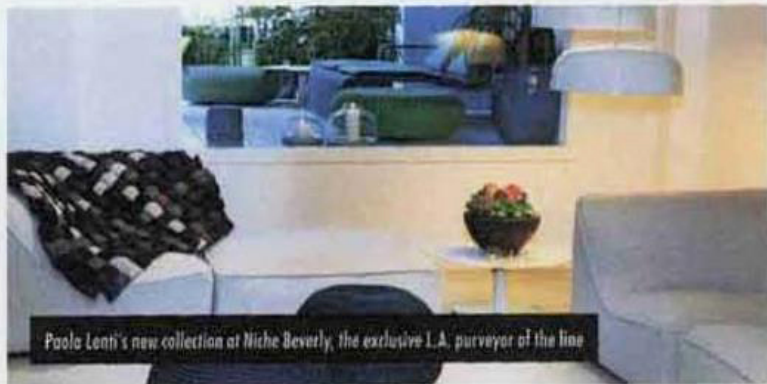

NICHE BEVERLY PRESENTS:
PAOLA LENTI AT A MIDSUMMER
NIGHT'S DREAM PARTY

DREAM WEAVERS

Award-winning Italian designer Paola Lenti made a rare U.S. appearance to fete the **debut of her new outdoor furniture collection** at Niche Beverly in the West Hollywood Design District. Hosted by Niche's owners, husband-and-wife team Robina Benson and Robert Yadegar, the evening featured bites by Meal and a Spiel and The Olympic Collection; gelato by Sweet Lucie's; and the opportunity to pick up a signed copy of Lenti's gorgeous coffee-table book, *Weaving Spaces*. —Amanda Friedman