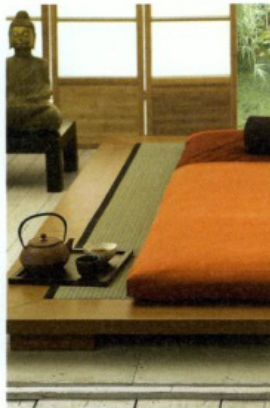

sato

slow living

Sato Furnishings AG
Ausstellungsstrasse 39
8005 Zürich

T 044 272 30 15
www.sato.ch
info@sato.ch

Öffnungszeiten
Di – Fr 12.00 – 18.30
Sa 10.00 – 16.00

Zürich