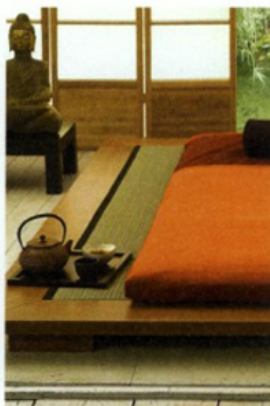

sato

slow living

Sato Furnishings AG
Ausstellungsstrasse 39
8005 Zürich
T 044 272 30 15
www.sato.ch
info@sato.ch

Öffnungszeiten
Di-Fr 12.00-18.30
Sa 10.00-16.00

Zürich